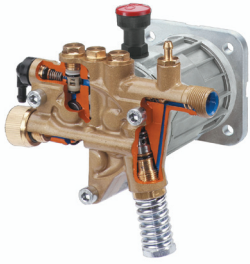

CometPromo

2017 SPECIALS | MAY 8th | MAY 12th

!! 60 Day terms available upon request on sale items only !!

While Supplies last

PUMPS

- 3/4" Inlet – 3/8" MPT Outlet
- Brass Head
- Built in Unloader with Chemical Injector
- Built in Easy Start
- High Efficiency Suction-Delivery Valves
- Stainless Steel Plungers
- Aluminum Crankcase without Need of Oil Replacement

Part #	Model #	GPM	PSI	RPM	Shaft	Piston	WT
6511.0015.00	VRX 2524 G	2.4	2400	3400	3/4"	14 mm	7.8

ACCESSORIES

GUN LANCE - Vented, MV 870

- 7 GPM @ 2300 PSI
- 140° F Max
- 3/8" QC Inlet
- M22F Outlet

Part #	Description
8108.7643.00	Gun Lance, 7 GPM, 2300 PSI

LANCE - 18" w/Vari-Nozzle

- 2500 PSI
- 140° F
- M22M Inlet
- Stainless Steel

Part #	Description
8108.1463.00	Lance, 18" Hi-Lo Nozzle 035 Orifice

LANCES - Extensions MV 970

- 3000 PSI
- 140° F
- M22M Inlet

Part #	Description
8108.8022.00	Bare Outlet
8108.8023.00	QD Outlet, Brass

FITTINGS - Couplers & Plugs

- Ball Bearing Snap Connection
- Precision Machined Parts
- Click Lock Design
- 5000 PSI

Part #	Description
8102.0317.00	Coupler, 1/4" MPT, Zinc Plated
8102.0301.00	Coupler, 1/4" FPT, Brass
8102.0351.00	Plug, 1/4" MPT, Brass
8102.0350.00	Plug, 1/4" FPT, Brass