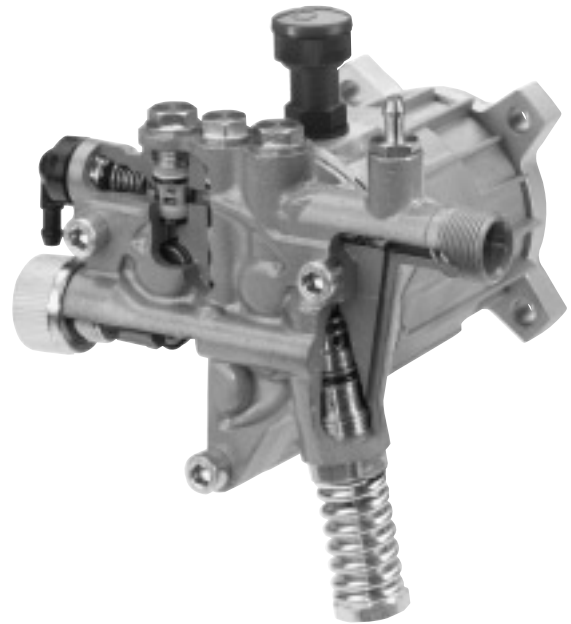

Consumer Products

*You Can Count on **COMET** QUALITY.*

#2507

www.cometpump.com

VRX

Consumer Series

•Vertical

•Horizontal

- Brass Head
- Special Aluminum Alloy Head with High Resistance to Corrosion (VRX 2017 V only)
- Built in Unloader with Chemical Injector
- Built in Easy Start
- Thermal Relief Valve (Optional)

- High Efficiency Suction-Delivery Valves
- Stainless Steel Plungers
- Garden Hose Tail (Optional Brass or Plastic)
- Aluminum Crankcase without Need of Oil Replacement

VRX

Vertical Pumps

PART #	MODEL #	GPM	PSI	RPM	SHAFT	PISTON	WT.	LIST PRICE
6511.0012.00	VRX 2017 V L46 AL	2.0	1700	3200	7/8"	14mm	5.3	\$200.00
6511.0024.00	VRX 2017 V L46 AL	2.1	1700	3400	7/8"	14mm	5.3	\$230.00
6511.0023.00	VRX 2017 V L80 AL	2.0	1700	3200	7/8"	14mm	5.3	\$225.00
6511.0004.00	VRX 2022 V L46	2.0	2200	3200	7/8"	14mm	7.7	\$260.00
6511.0003.00	VRX 2022 V L80	2.0	2200	3200	7/8"	14mm	7.7	\$265.00
6511.0008.00	VRX 2422 V L80	2.3	2200	3200	7/8"	14mm	7.7	\$280.00

*TR-Thermal Relief

GUNS - Front Entry

- 7 GPM @ 2750 PSI
- 210° F
- Brass Valve Body
- 3/8" F Front Inlet
- 1/4" F Discharge

Part #	Description	List Price
8102.1601.00	Spray Gun, 7 GPM @ 2750 PSI	\$19.50
8102.1601.01	Repair Kit, 7027 Gun	\$12.62